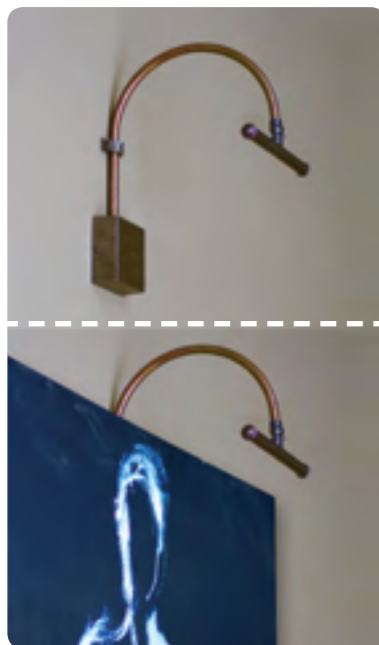

Connection to desired size and lightoutput.

Our monet connection piece makes this collection endlessly extendable...

1. Take 2 or more of the same Monet fixtures and the connection piece.
2. Take the 2 end pieces of the Monet
3. Put the connection piece in between.
4. Add the two Monets together and make them one long piece.

Monet Invisible base

Monet on Invisible square base with transformer for 2 x 20watt 12V lamp, with wall/tube fixing behind painting.
 Base 7/7cm Depth = 20 cm Depth behind painting = 3 cm
 Look under «Accessoires» for suitable lamps (not included)