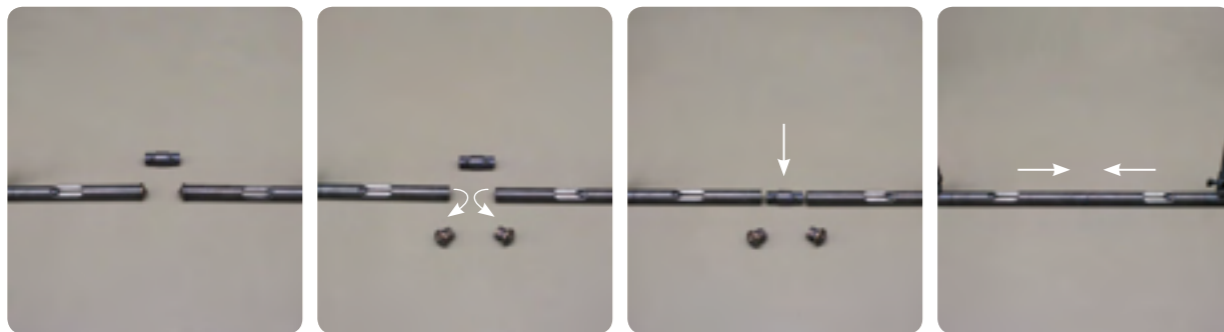

[EN]

The Impressionist painter Claude Monet painted his most important works between 1860 and 1890. Monet was the founder of an at that time, underappreciated style. Thanks to the finesse of our MONET collection's lighting, the focus is on the work rather than the fitting. By connecting the devices you can find the right length to fit with the width of the paintings. Thanks to this one can also, depending on the colors of the painting opt for more or less lamps and thus determine the light's intensity. You have a choice between various wall types, colors and armsystems.

Connection to desired size and lightoutput.

Our monet connection piece makes this collection endlessly extendable...

1. Take 2 or more of the same Monet fixtures and the connection piece.
2. Take the 2 end pieces of the Monet
3. Put the connection piece in between.
4. Add the two Monets together and make them one long piece.